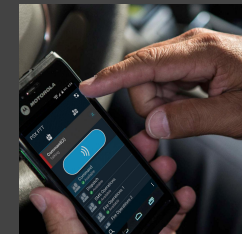

First handheld public safety LTE device

2012

First 3GPP LTE broadcast-enabled PTT call

2017

First end-to-end public safety software suite

2018

1930

First Motorola public safety car radio