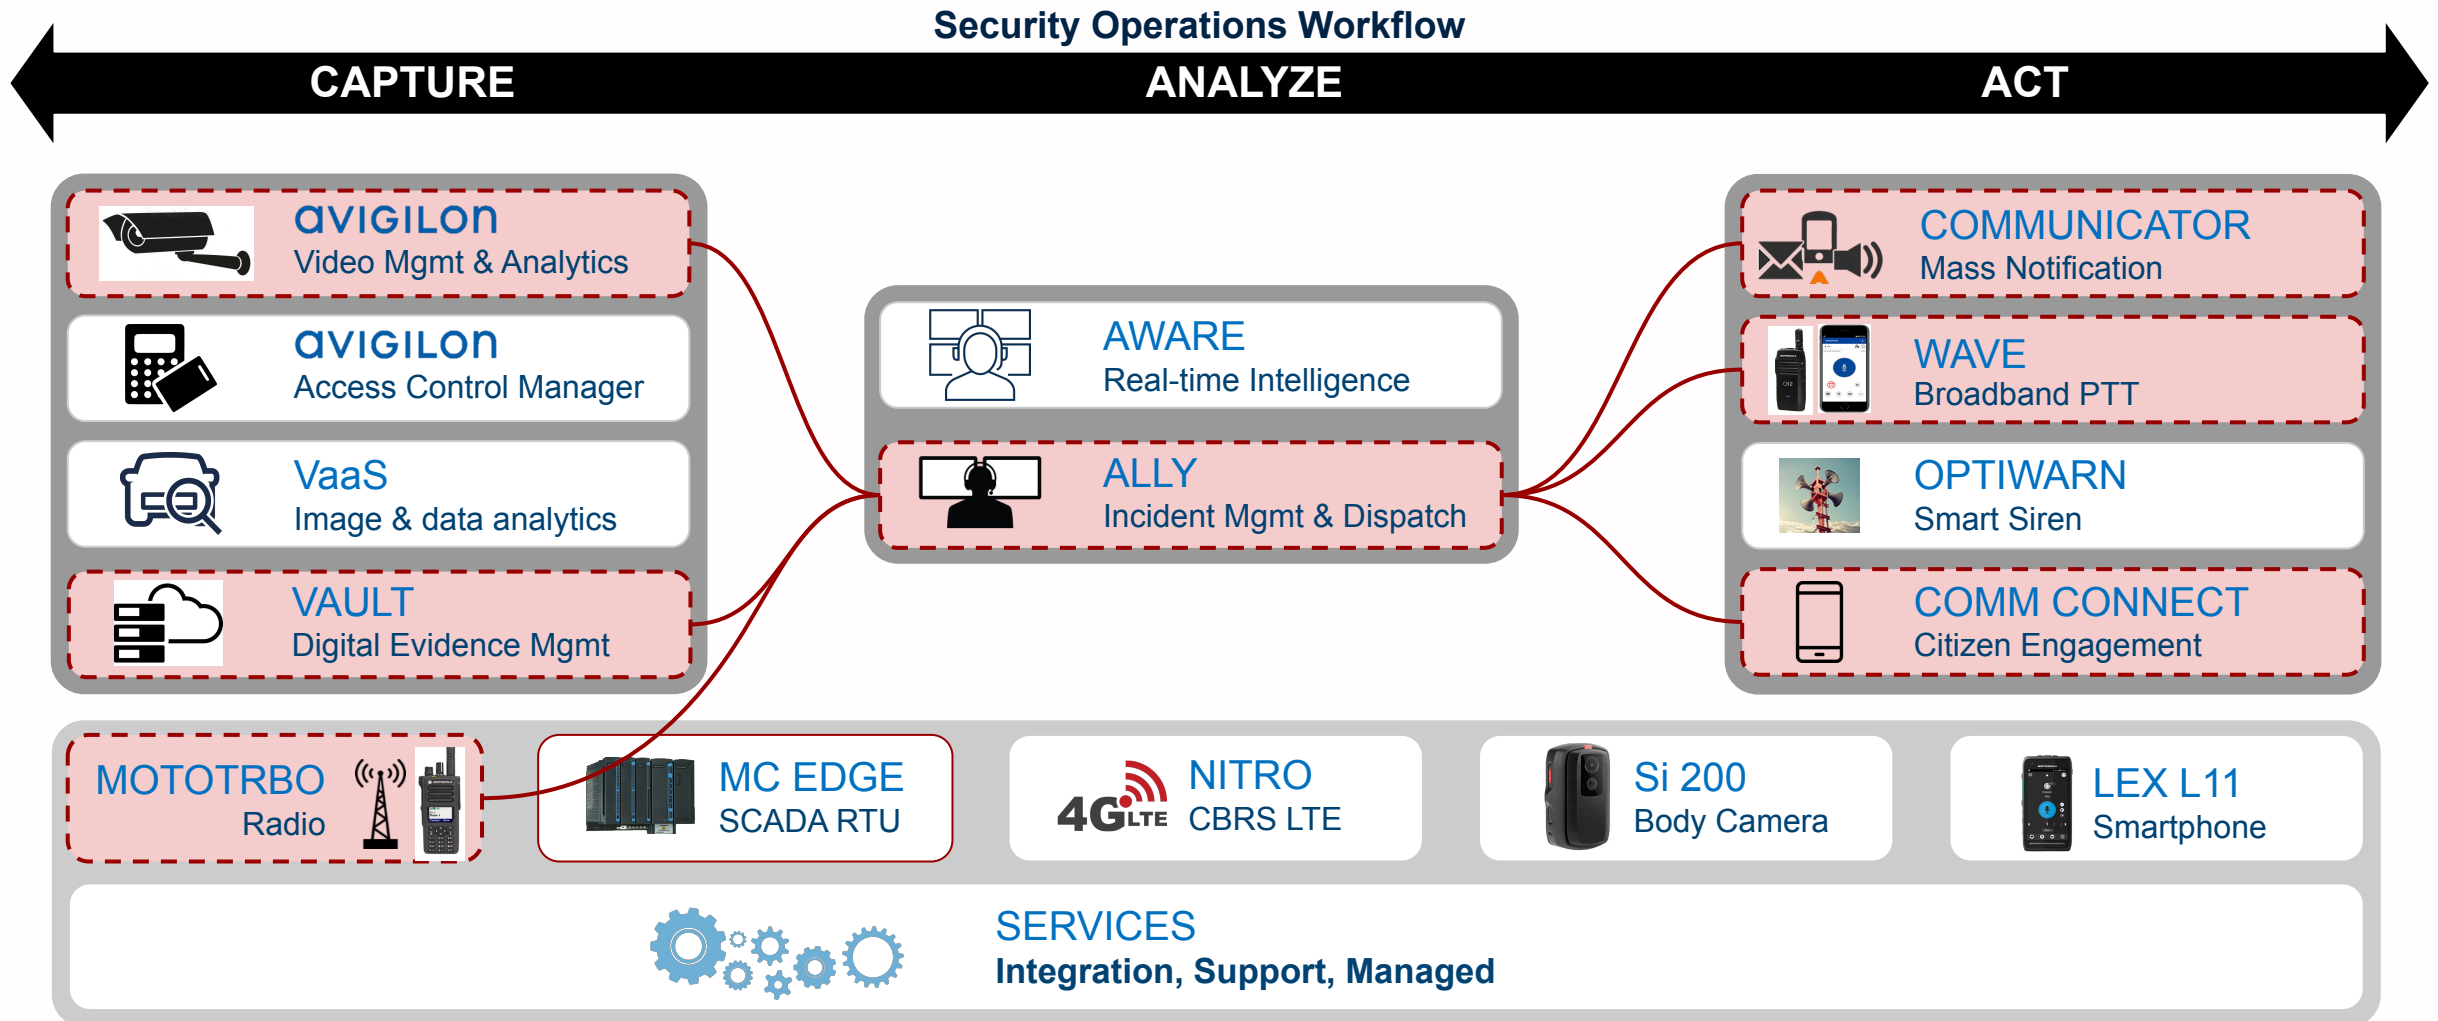

Citizen Engagement

MOTOTRBO
Radio

MC EDGE
SCADA RTU

NITRO
CBRS LTE

Si 200
Body Camera

LEX L11
Smartphone

SERVICES

Integration, Support, Managed

END-TO-END SECURITY OPERATIONS ~~PORTFOLIO~~ SUITE

Integrations streamline workflows and drive customer value

MISSION-CRITICAL DESIGN

MISSION-CRITICAL DESIGN

AI CAN HELP RESTORE THE BALANCE

SALES
100+
COUNTRIES